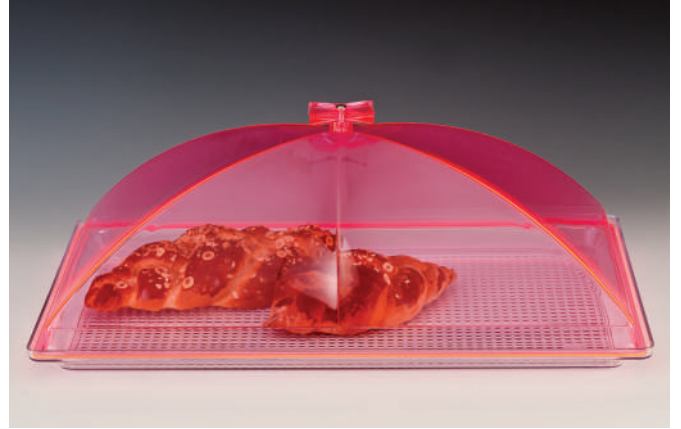

ZCP 375 - P
POLYCARBONAT TEPSİLİ, AKRİLİK KAPAKLI MUHAFAZA KABI / BÜYÜK
STORAGE CUP WITH ACRYLIC COVER AND POLYCARBONATE TRAY / BIG
35 X 55 cm