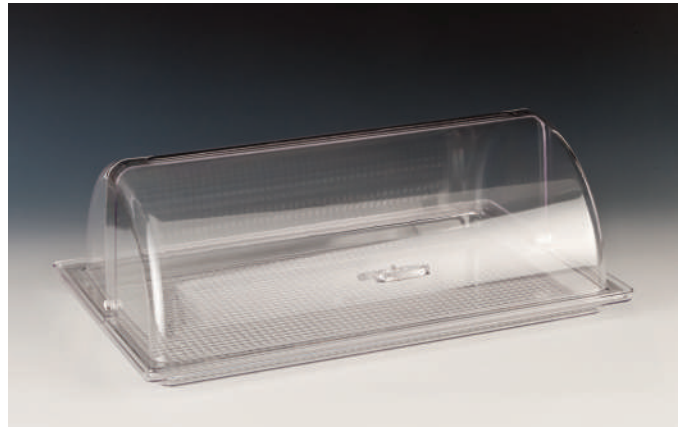

ZCP 214
KOMPLE POLYCARBONAT MUHAFAZA KABI / GN 1/1
FULL POLYCARBONATE FOOD CONTAINER / GN 1/1
35 X 55 X H: 20 cm