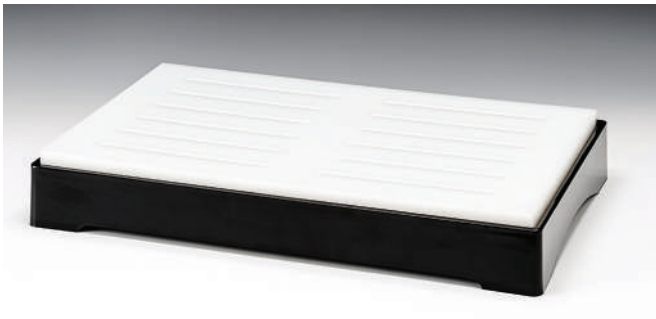

ZCP 654 - 3
POLYCARBONAT ALTLI EKMEK KESME TAHTASI
BREAD CUTTING BOARD WITH POLYCARBONATE
36 X 57 cm