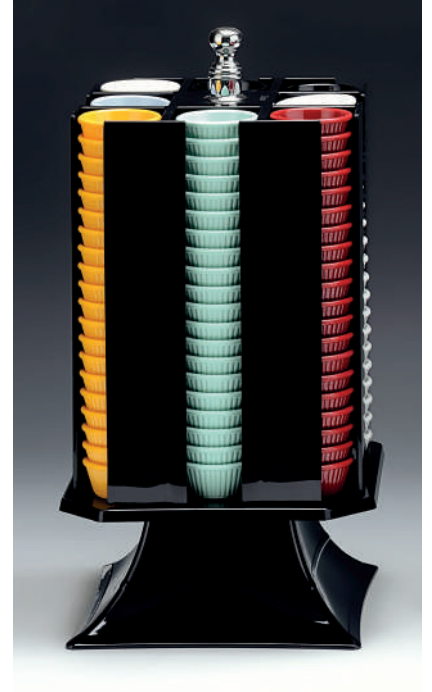

STANDIN KAPASİTESİ 160 ADET **K 2011 MODEL** SOSLUK ALMAKTADIR.
STAND HAS A CAPACITY OF 160 PIECES AND TAKES **K 2011 MODEL** SAUCERS.