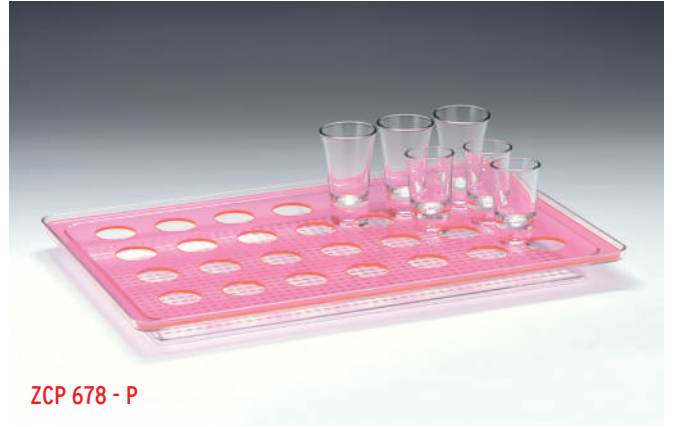

ZCP 678 - P

ZCP 678
POLYCARBONAT TEPİLİ SHOT SERVİSİ / 28'Li
SHOT SERVICE WITH POLYCARBONATE TRAY / 28
44 x 28 cm