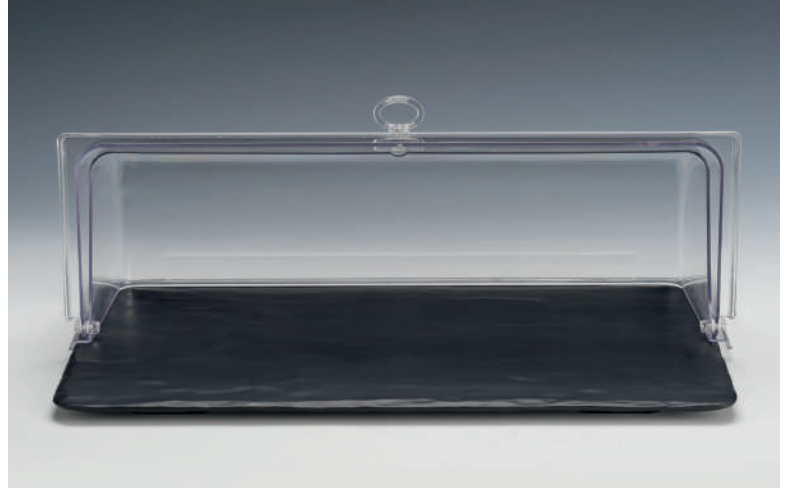

ZCP 769
MELAMİN ALTLI, POLYCARBONAT ROLL TOP KAPAKLI MUHAFAZA KABI
STORAGE CUP WITH ROLL TOP COVER AND MELAMINE BASE
32 X 52 X H: 20 cm GN 1/1