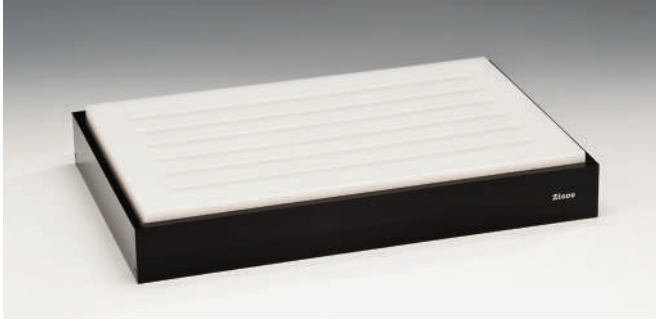

ZCP 644 - 2
NESCAFE, ÇAY KAŞIK STANDI (POLYCARBONAT GÖZLÜ AKRİLİK STANDLI)
INSTANT COFFEE TEA SPOON STAND (WITH POLYCARBONATE SHELVES AND
ACRYLIC STAND) 27 X 14,5 X H: 28,5 cm

ZCP 644 - 3
NESCAFE, ÇAY KAŞIK STANDI (POLYCARBONAT GÖZLÜ AKRİLİK STANDLI)
INSTANT COFFEE TEA SPOON STAND (WITH POLYCARBONATE SHELVES AND
ACRYLIC STAND) 27 X 14,5 X H: 28,5 cm

ZCP 610 / 3
POLYCARBONAT ALTLI EKMEK KESME TAHTASI - Ø 42 cm
BREAD CUTTING BOARD WITH POLYCARBONATE BASE

ZCP 610 / 2
POLYCARBONAT ALTLI EKMEK KESME TAHTASI - Ø 42 cm
BREAD CUTTING BOARD WITH POLYCARBONATE BASE