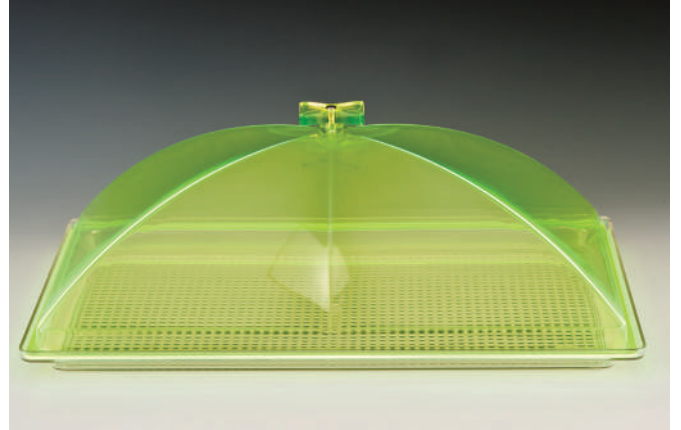

ZCP 375 - Y
POLYCARBONAT TEPSİLİ, AKRİLİK KAPAKLI MUHAFAZA KABI / BÜYÜK
STORAGE CUP WITH ACRYLIC COVER AND POLYCARBONATE TRAY / BIG
35 X 55 cm