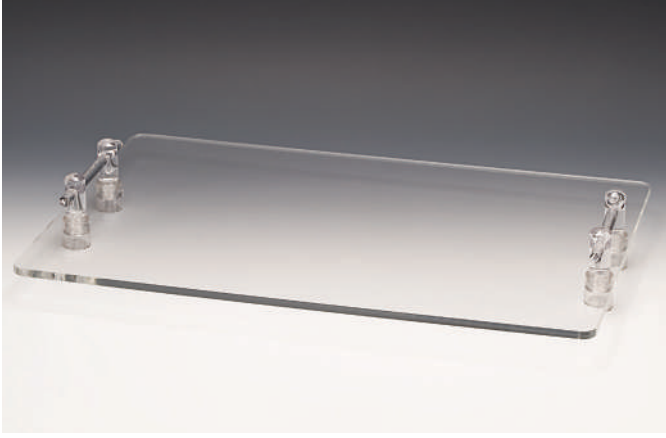

ZCP 584
AKRİLİK TEŞHİR STANDI / DİKDÖRTGEN
ACRYLIC DISPLAY STAND / RECTANGULAR
60 X 40 cm