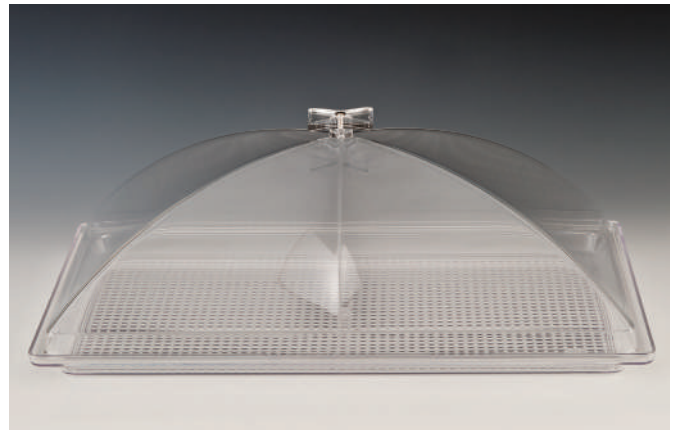

ZCP 379
POLYCARBONAT TEPSİLİ, AKRİLİK KAPAKLI MUHAFAZA KABI / BÜYÜK
STORAGE CUP WITH ACRYLIC COVER AND POLYCARBONATE TRAY / BIG
35 X 55 cm