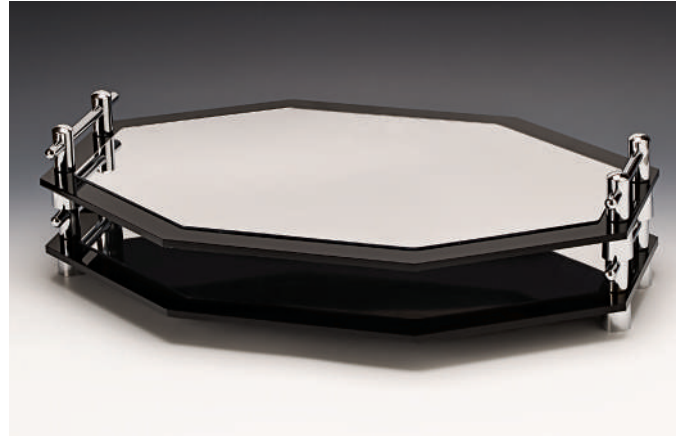

ZCP 592
AYNALI TEŞHİR STANDI / SEKİZGEN
DISPLAY STAND WITH MIRROR / OCTAGONAL
60 X 40 cm