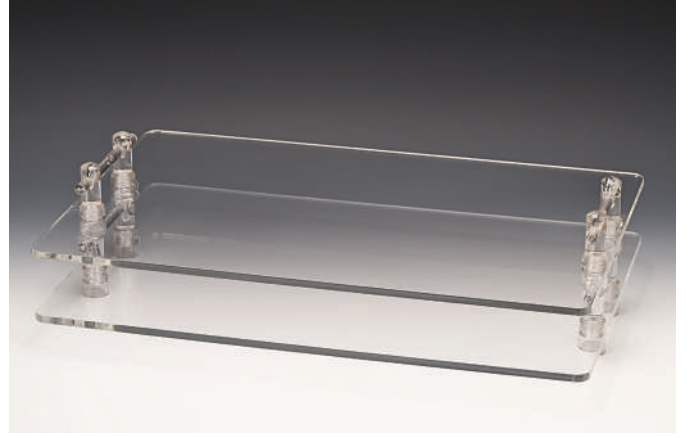

ZCP 584
AKRİLİK TEŞHİR STANDI / DİKDÖRTGEN
ACRYLIC DISPLAY STAND / RECTANGULAR
60 X 40 cm