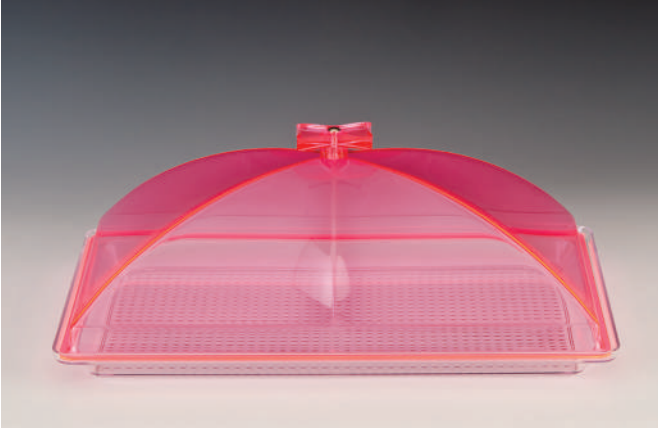

ZCP 373 - P
POLYCARBONAT TEPSİLİ, AKRİLİK KAPAKLI MUHAFAZA KABI / KÜÇÜK
STORAGE CUP WITH ACRYLIC COVER AND POLYCARBONATE TRAY / SMALL
28 X 43 cm